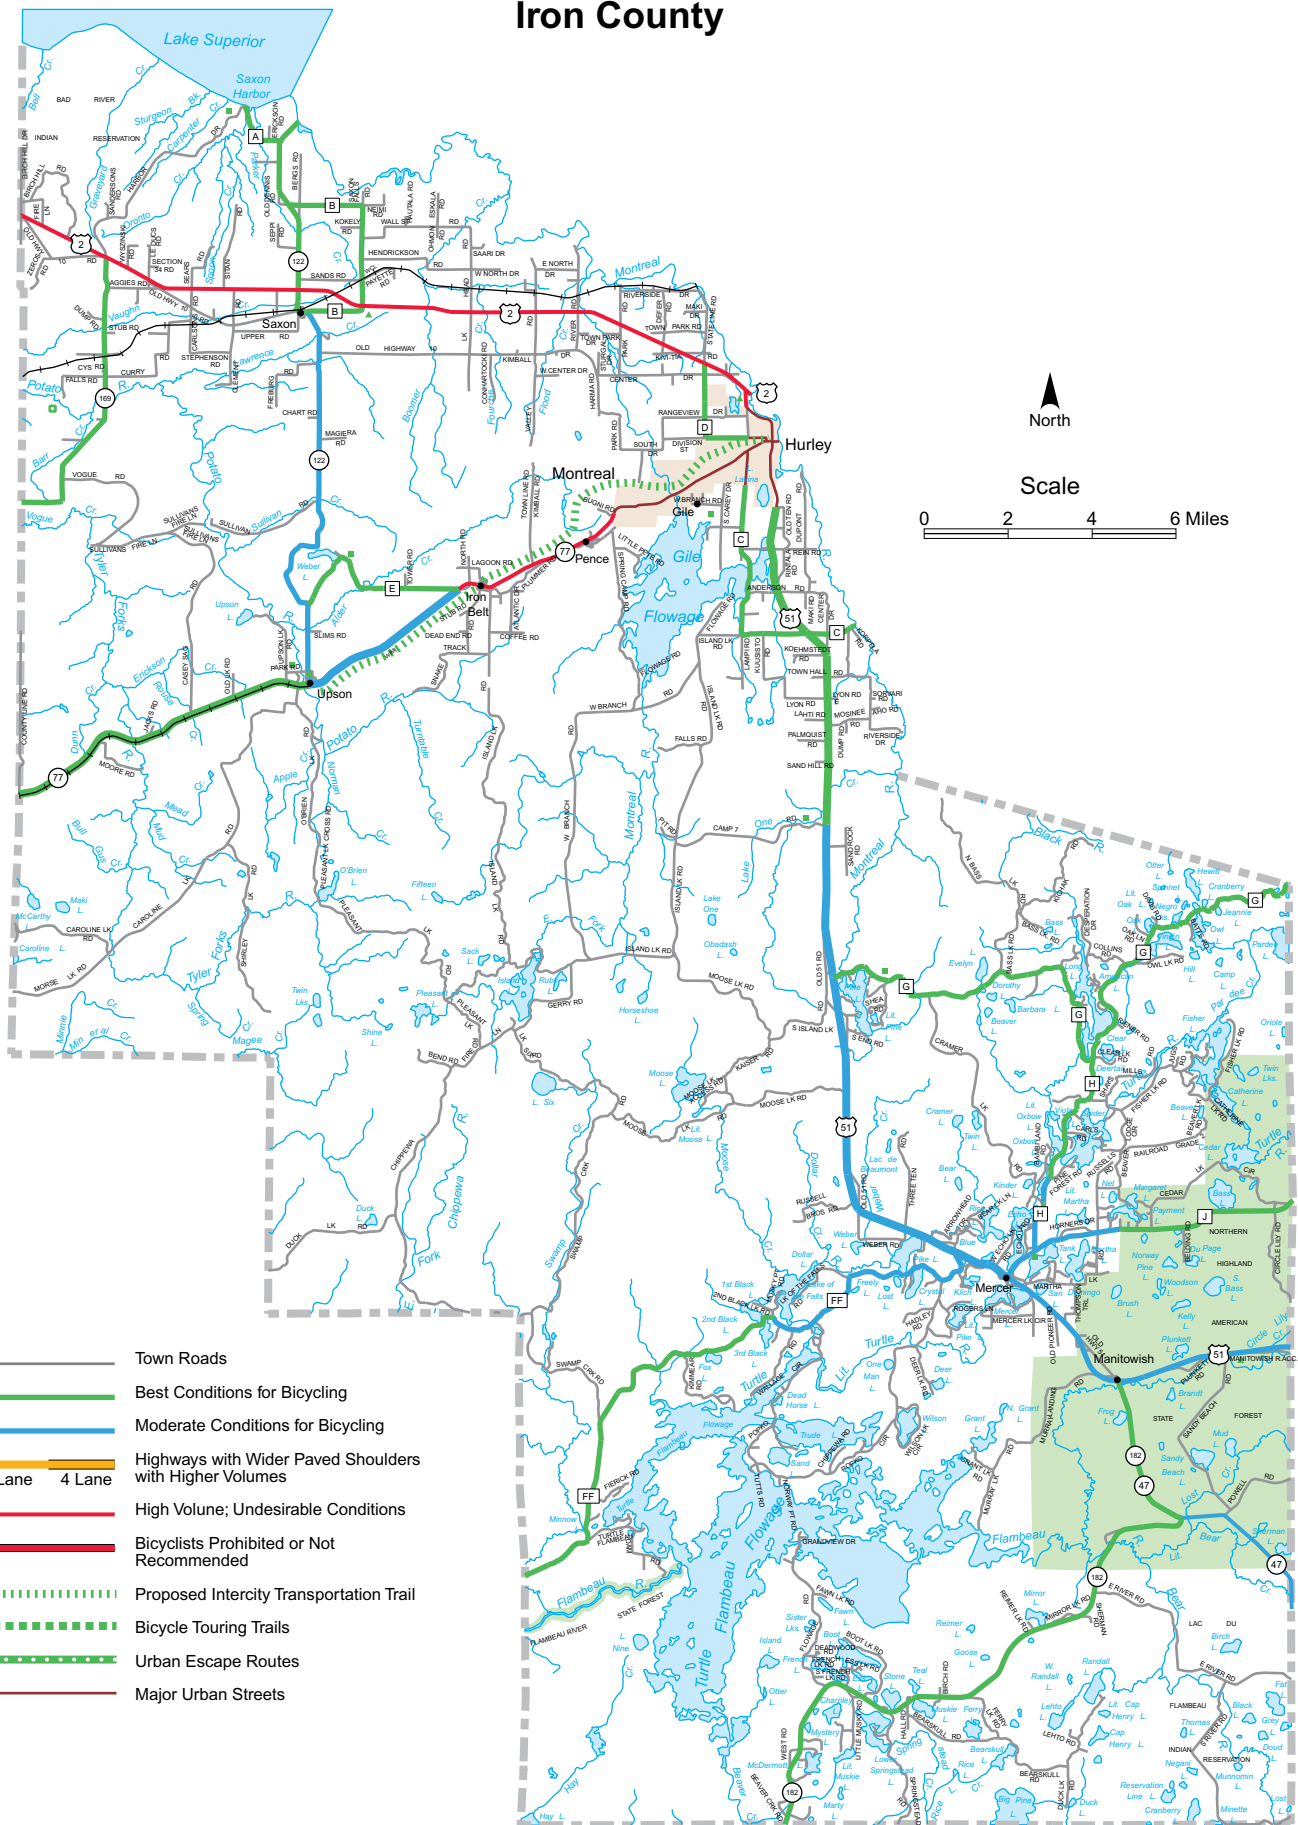

Bicycling Conditions

Iron County

- Town Roads
- Best Conditions for Bicycling
- Moderate Conditions for Bicycling
- Highways with Wider Paved Shoulders with Higher Volumes
- High Volume; Undesirable Conditions
- Bicyclists Prohibited or Not Recommended
- Proposed Intercity Transportation Trail
- Bicycle Touring Trails
- Urban Escape Routes
- Major Urban Streets