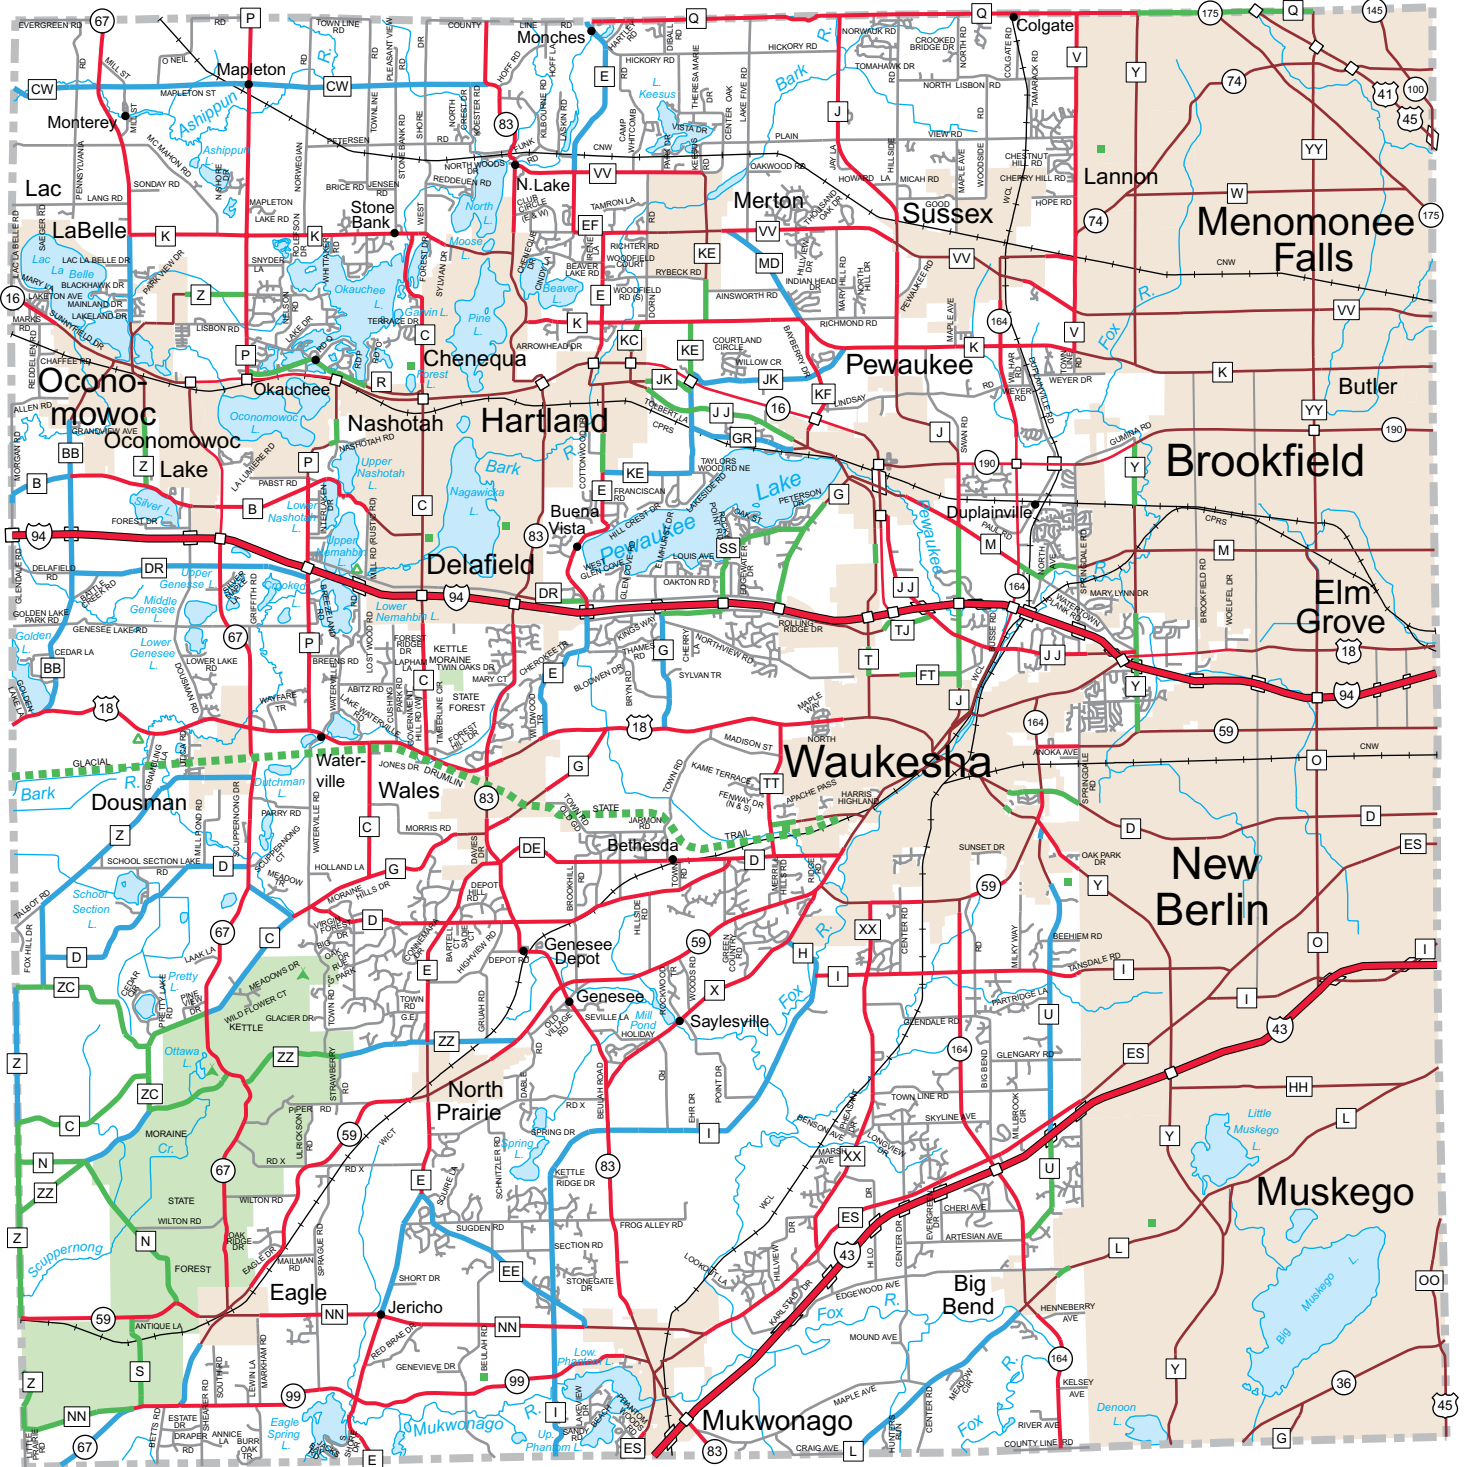

Bicycling Conditions Waukesha County

North

Scale
0 1 2 3 4 5 Miles

- Town Roads
- Best Conditions for Bicycling
- Moderate Conditions for Bicycling
- Highways with Wider Paved Shoulders with Higher Volumes
- High Volume; Undesirable Conditions
- Bicyclists Prohibited or Not Recommended
- Bicycle Touring Trails
- Urban Escape Routes
- Major Urban Streets